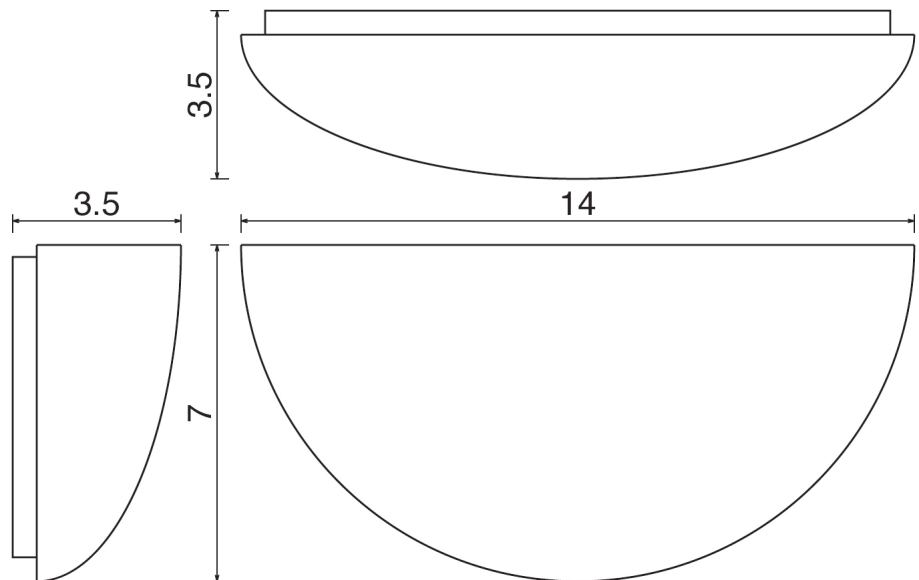

OPTIONS

Add "277" for 277v ballast

ORDERING INFORMATION

Model Number

WQM126BXE
WQM213BXE

WQWA126BXE
WQWA213BXE

Lamps

(1) CFQ26/4-Pin
(2) CFT13/2-Pin

(1) CFQ26/4-Pin
(2) CFT13/2-Pin