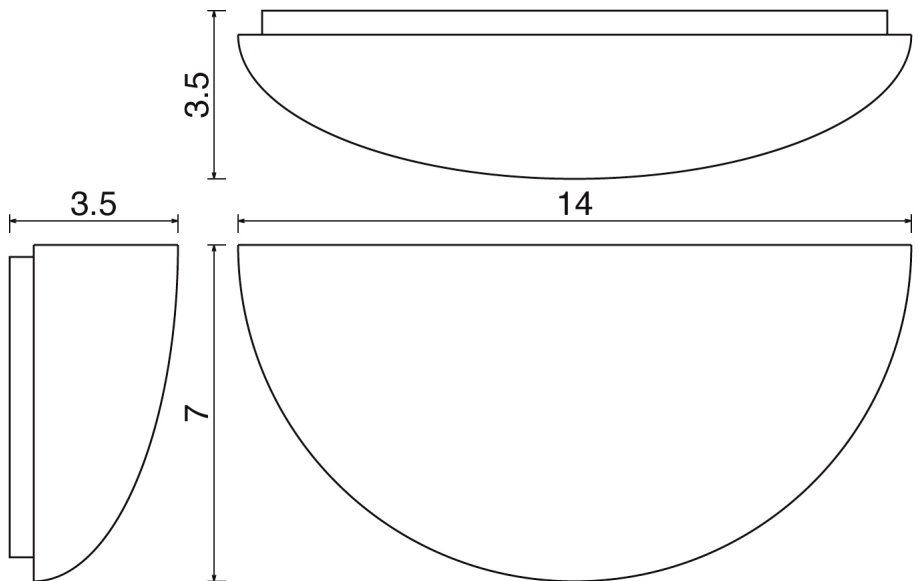

OPTIONS

Add "277" for 277v ballast

ORDERING INFORMATION

<u>Model Number</u>	<u>Lamps</u>
WQM126BXE	(1) CFQ26/4-Pin
WQM213BXE	(2) CFT13/2-Pin
WQWA126BXE	(1) CFQ26/4-Pin
WQWA213BXE	(2) CFT13/2-Pin