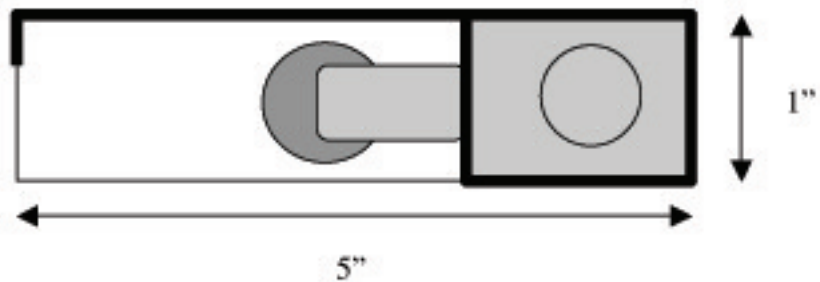

THINLINE UNDERCABINET SERIES

DESCRIPTION

This economical thinline under-cabinet fixture is low-profile and durable, using T5 lamps. The electronic ballast provides instant light.

Mounting: Fixtures designed for direct surface mount. Can be installed as individual units, in continuous rows or in conjunction with other fixtures.

CONSTRUCTION

Housing: Die-formed 21-gauge cold rolled steel.

Diffuser: Standard non-yellowing acrylic lens.

ELECTRICAL

120v, 60Hz, electronic instant start ballast, direct wire, UL/CUL listed for dry and damp locations.

OPTIONS

Add "SJT" for grounded cord & plug, and specify length as well as end or back.

Add "CO" for convenience outlet, specify which end

Add "RO" for rocker switch

Add "277" for 277v ballast

ORDERING INFORMATION