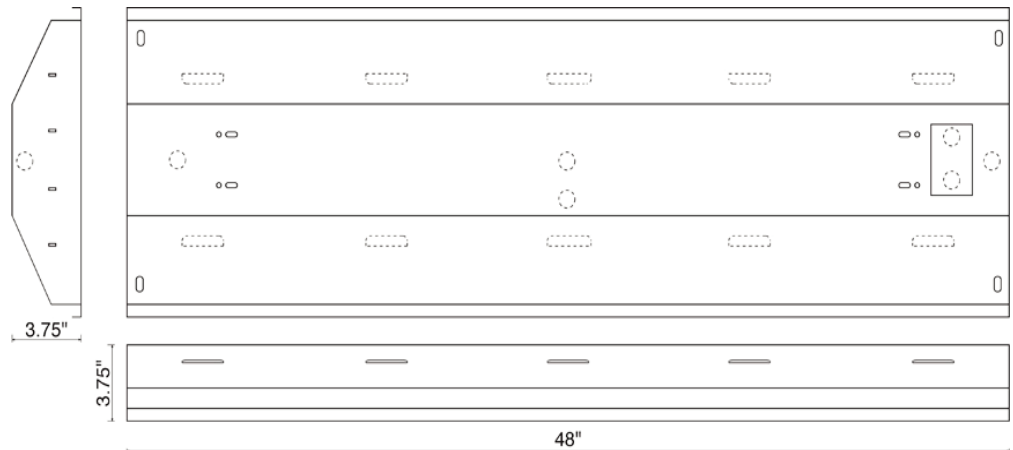

ORDERING INFORMATION

Model Number	Lamps	Length (L)	Width (W)
HBT5454E/HO	(4) F54T5/HO	48"	14"
HBT5654E/HO	(6) F54T5/HO	48"	20"
HBT8432E	(4) F32T8	48"	14"
HBT8632E	(6) F32T8	48"	20"