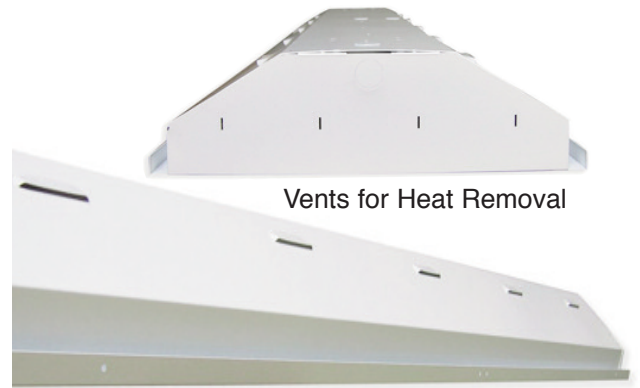

## HIGHBAY T5 & T8 SERIES

Specular Silver Reflector    Optional Wire Guard

### DESCRIPTION

Shallow lightweight suspended ceiling fixture with unlimited uses as a substitute for HID highbay and lowbay applications in warehouses, retail, greenhouses, and more. T5 high-output or T8 high lumen fluorescent bi-pin tubes in 4 and 6 tube sizes.

Mounting: Fixtures designed for surface, stem, chain, or cable mounting from ceiling. Can be connected in continuous rows.

### CONSTRUCTION

Housing: Die-formed 21-gauge cold rolled steel with baked white enamel finish and die-formed, high reflectance specular aluminum reflector.