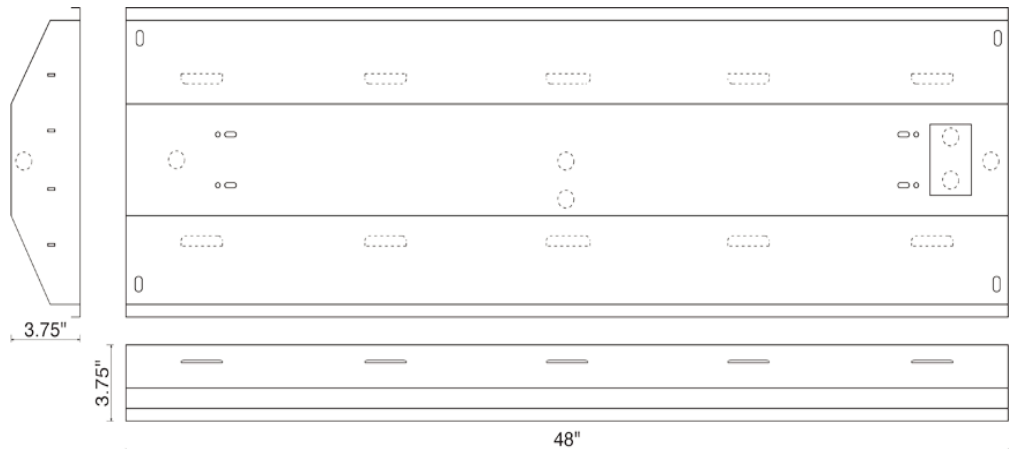

ORDERING INFORMATION

<u>Model Number</u>	<u>Lamps</u>	<u>Length (L)</u>	<u>Width (W)</u>
HBT5454E/HO	(4) F54T5/HO	48"	14"
HBT5654E/HO	(6) F54T5/HO	48"	20"
HBT8432E	(4) F32T8	48"	14"
HBT8632E	(6) F32T8	48"	20"