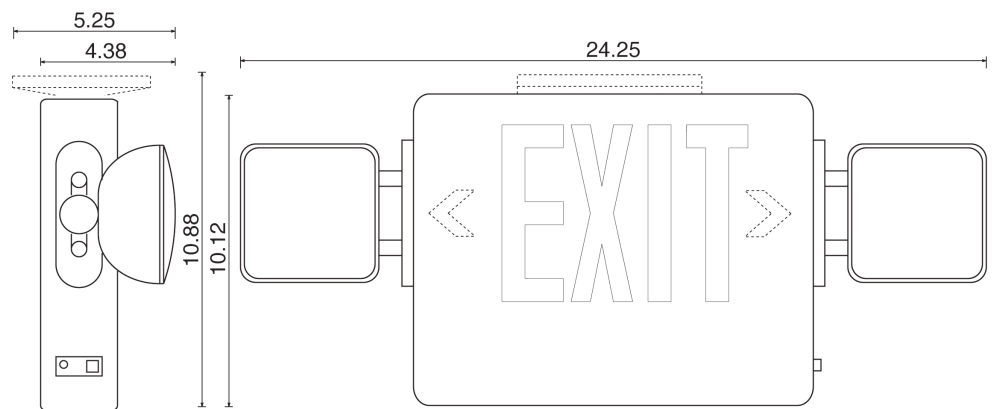

EXIT COMBO SERIES

DESCRIPTION

Slim and low-profile, self-contained all plastic exit sign and emergency light combination utilizes state-of-the-art LED lighting for low energy and fully automatic emergency operation. Universal Mounting: Fixtures designed for surface wall mounting on back or 2-sided viewing for ceiling mount with included canopy.

CONSTRUCTION

Housing: injection molded, V-O flame retardant, high impact plastic, in a soft neutral off-white color. Faces: matching injection molded sign faces with removable arrow indicators, 6" cut out letters and red or green lens inserts to meet most local codes.

ELECTRICAL

Completely wired with 100,000 hour LED lamps and transformer, 11W low voltage non-glare emergency spots, plus self contained rechargeable ni-cad battery for 90 minute emergency operation, ready to direct wire install over standard junction box. 120 or 277 VOLT, 60 HZ, AC, UL damp location listed.

- Add "RC" for Remote Capable

ORDERING INFORMATION

<u>Model Number</u>	<u>Letter Color</u>	<u>Total Watts</u>
SKYU2RW	Red	4 watts
SKYU2GW	Green	1.8 watts
SKYJRU2RW	Red	4 watts