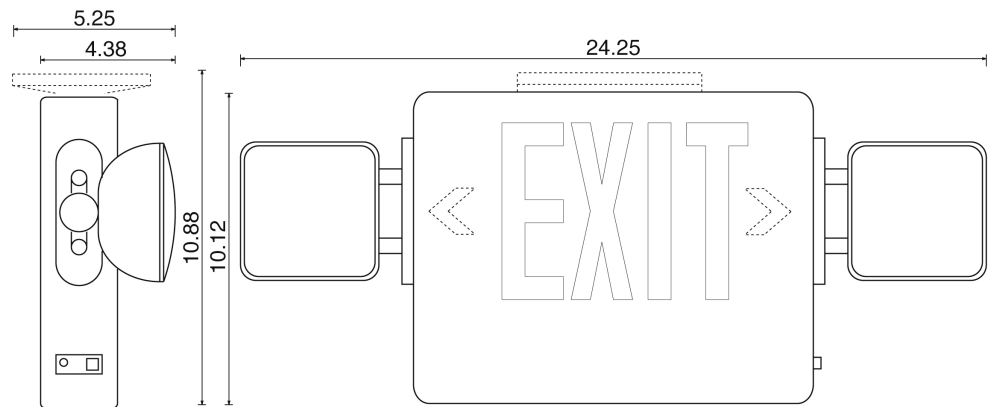

EXIT COMBO SERIES

DESCRIPTION

Slim and low-profile, self-contained all plastic exit sign and emergency light combination utilizes state-of-the-art LED lighting for low energy and fully automatic emergency operation. Universal Mounting: Fixtures designed for surface wall mounting on back or 2-sided viewing for ceiling mount with included canopy.

CONSTRUCTION

Housing: injection molded, V-O flame retardant, high impact plastic, in a soft neutral off-white color. Faces: matching injection molded sign faces with removable arrow indicators, 6" cut out letters and red or green lens inserts to meet most local codes.

ELECTRICAL

Completely wired with 100,000 hour LED lamps and transformer, 11W low voltage non-glare emergency spots, plus self contained rechargeable ni-cad battery for 90 minute emergency operation, ready to direct wire install over standard junction box. 120 or 277 VOLT, 60 HZ, AC, UL damp location listed.

- Add "RC" for Remote Capable

ORDERING INFORMATION

<u>Model Number</u>	<u>Letter Color</u>	<u>Total Watts</u>
SKYU2RW	Red	4 watts
SKYU2GW	Green	1.8 watts
SKYJRU2RW	Red	4 watts