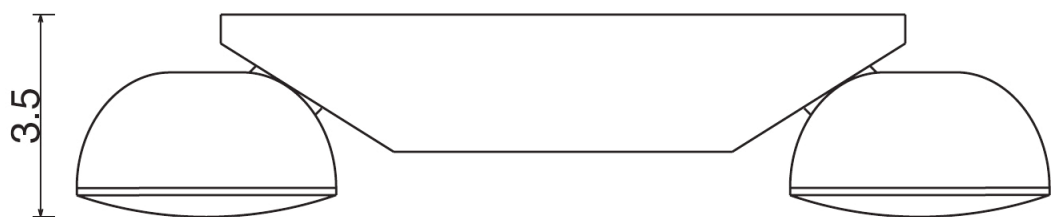

ORDERING INFORMATION

<u>Model Number</u>	<u>Housing Color</u>
XTR-1	Off-White
XTR-16 (MR16 Lamps)	Off-White
XTHO (Remote Capable)	Off-White