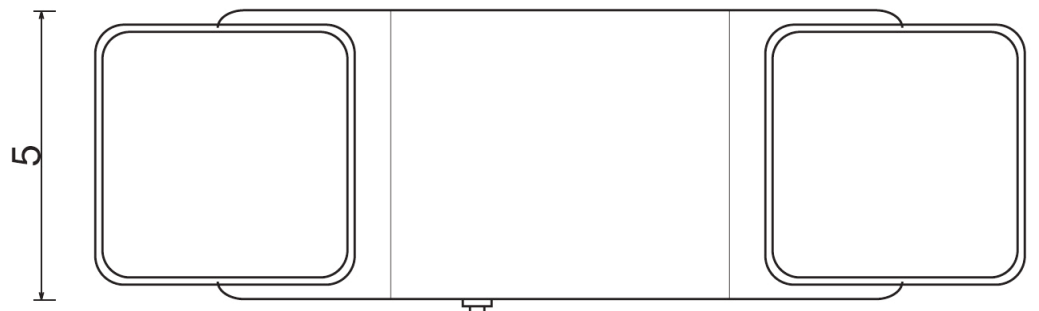

EMERGENCY LIGHT

DESCRIPTION

Slim and low-profile, self-contained all plastic emergency light with adjustable low voltage lamps for automatic emergency operation. Mounting: Fixtures designed for surface wall mounting on back.

CONSTRUCTION

Housing: injection molded, V-O flame retardant, high impact plastic, in a soft neutral off-white color.

ELECTRICAL

Completely wired with two 5.4 watt low voltage non-glare emergency spots, an LED power indicator light, test switch, plus self-contained rechargeable lead battery for 90 minute emergency operation, ready to direct wire install over standard junction box. 120 or 277 VOLT, 60 HZ, AC, UL damp location listed.