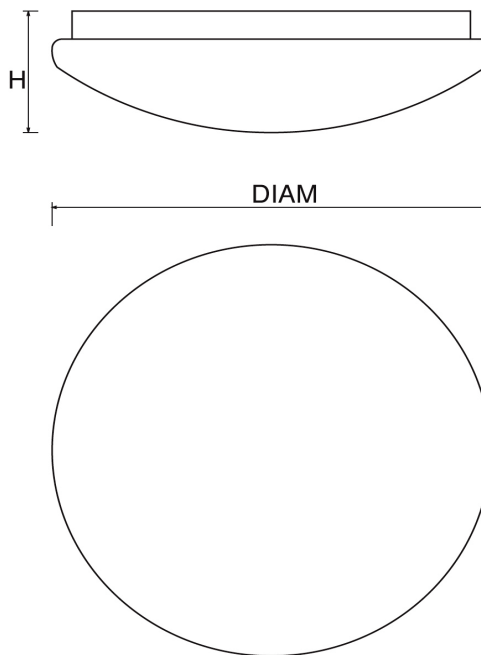

CRSM MUSHROOM SERIES

DESCRIPTION

Attractive round fixture with acrylic shallow mushroom diffuser for ceiling and wall lighting. Uses compact quad or circline fluorescent lamps.

Mounting: Fixtures designed for surface mounting vertically on wall or horizontally on ceiling.

CONSTRUCTION

Housing: Die-formed cold rolled steel with baked white enamel finish.

Diffuser: White acrylic lens.

ELECTRICAL

Completely wired with solid state electronic ballast, ready to direct wire install over standard junction box. 120v, 60Hz, UL/CUL damp location listed.

OPTIONS

Add "CPDL" for frosted clear ribbed diffuser instead of white.

ORDERING INFORMATION

| <u>Model Number</u> | <u>Lamps</u> | <u>Height (H)</u> | <u>Diameter</u> |
|---------------------|-------------------------|-------------------|-----------------|
| CRSM11-122E | (1) FC8T9 | 3 1/8" | 11 1/8" |
| CRSM11-213BXE | (2) CFQ13 | 3 1/8" | 11 1/8" |
| CRSM14-2232E | (1) FC8T9 (1) FC12T9 | 3 5/8" | 14 1/8" |
| CRSM14-313BXE | (3) CFQ13 | 3 5/8" | 17 1/8" |