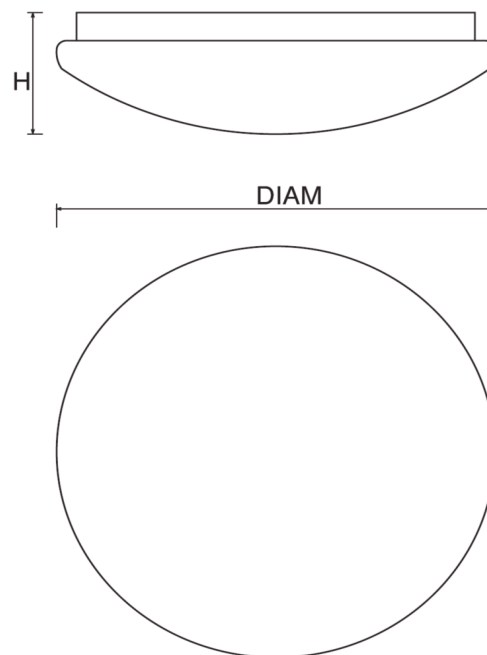

### DESCRIPTION

Attractive round fixture with acrylic shallow mushroom diffuser for ceiling and wall lighting. Uses compact quad or circline fluorescent lamps.

Mounting: Fixtures designed for surface mounting vertically on wall or horizontally on ceiling.

### CONSTRUCTION

Housing: Die-formed cold rolled steel with baked white enamel finish.

Diffuser: White acrylic lens.

### ORDERING INFORMATION

<u>Model Number</u>	<u>Lamps</u>	<u>Height (H)</u>	<u>Diameter</u>
CRSM11-122E	(1) FC8T9	3 1/8"	11 1/8"
CRSM11-213BXE	(2) CFQ13	3 1/8"	11 1/8"
CRSM14-2232E	(1) FC8T9 (1) FC12T9	3 5/8"	14 1/8"
CRSM14-313BXE	(3) CFQ13	3 5/8"	17 1/8"