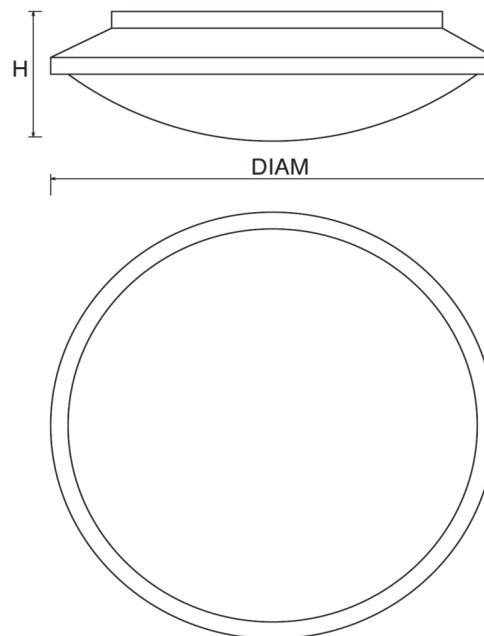

CRFS SAUCER SERIES

Brushed Nickel

White

DESCRIPTION

Simple round fixture with acrylic drum diffuser for ceiling and wall lighting. Uses compact quad or circline fluorescent lamps.

Mounting: Fixtures designed for surface mounting vertically on wall or horizontally on ceiling.

CONSTRUCTION

Housing: Die-formed cold rolled steel with baked white enamel finish.

Diffuser: Smooth white acrylic lens.

ELECTRICAL

Completely wired with solid state electronic ballast, ready to direct wire install over standard ceiling junction box. 120v, 60Hz, UL/CUL damp location listed.

OPTIONS

Add "WH" for White pan
Add "BN" for Brushed Nickel
Add "PB" for Polished Brass

ORDERING INFORMATION

<u>Model Number</u>	<u>Lamps</u>	<u>Height (H)</u>	<u>Diameter</u>
CRFS13-122E	(1) FC8T9	3 1/8"	11"
CRFS13-213BXE	(2) CFQ13	3 1/8"	11"
CRFS17-2232E	(1) FC8T9 (1) FC12T9	3 5/8"	14"
CRFS17-313BXE	(3) CFQ13	3 5/8"	14"